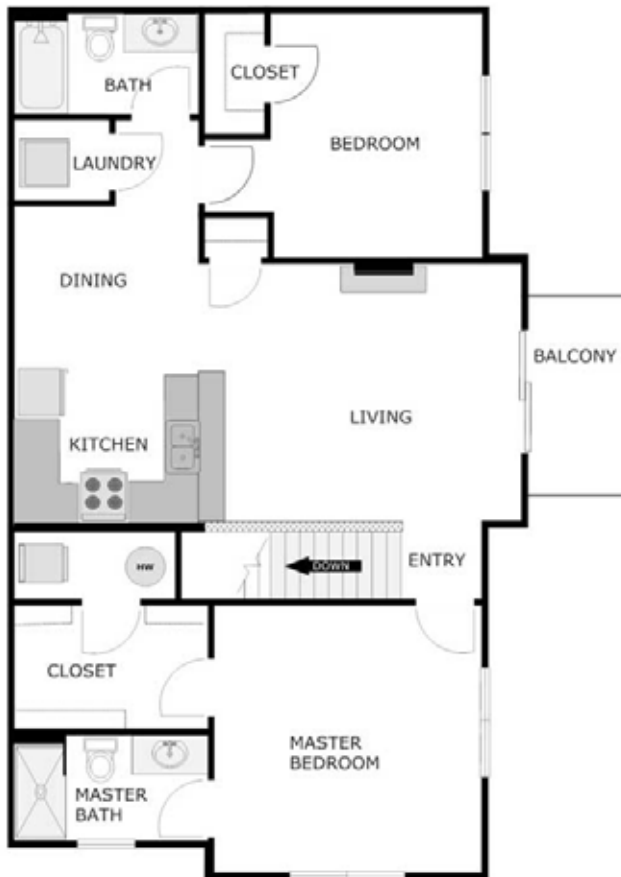

## 2 Bedroom 2 Bath Upper Split Apartment

1,133 Sq. Ft.

RENT

DEPOSIT

DATE AVAILABLE

NOTES

Birchcrossing.com

relax, enjoy, live!